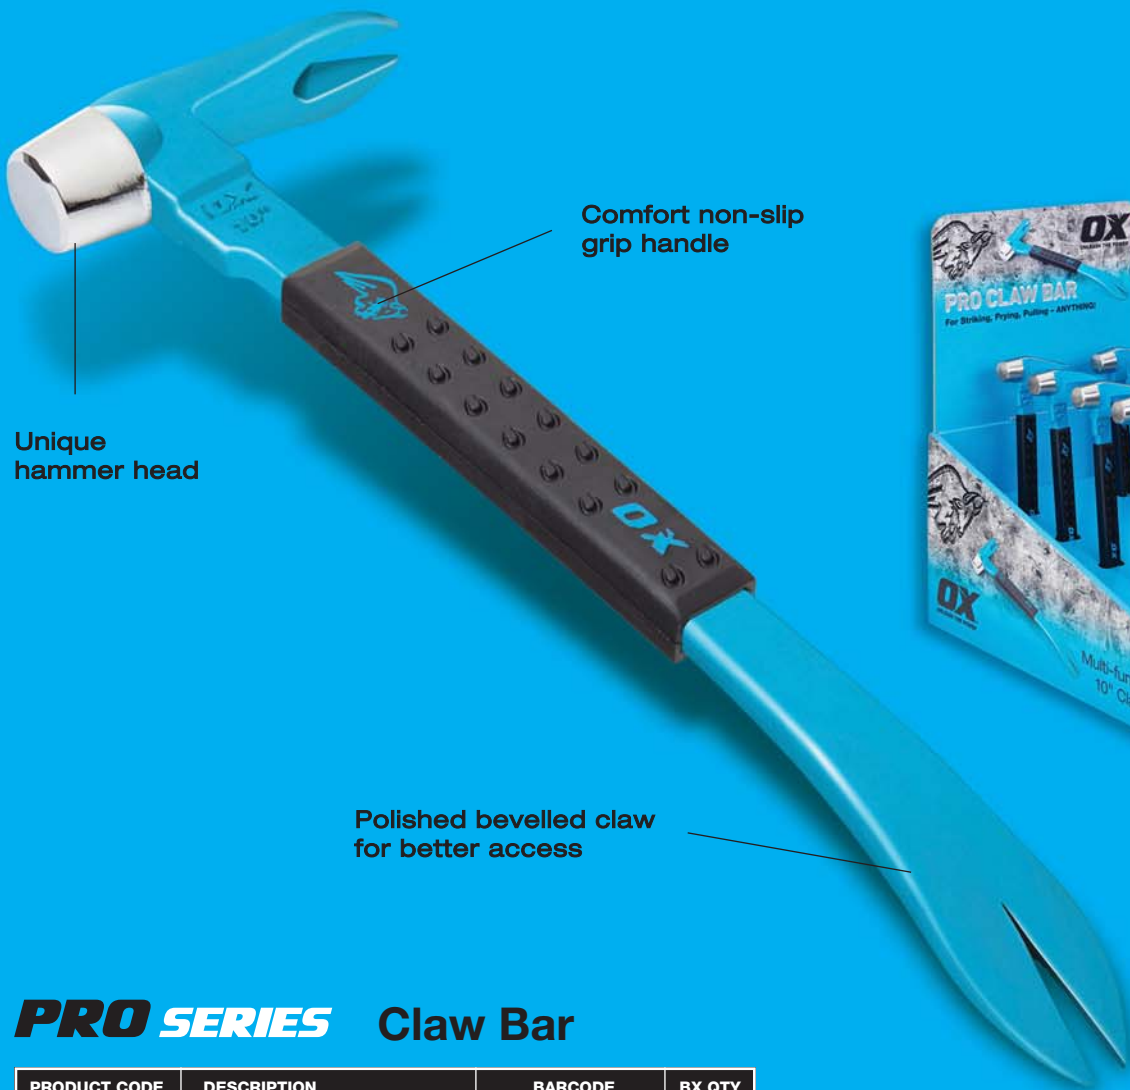

**OX**  
UNLEASH THE POWER

# Pro Claw Bar

Unique hammer head

Comfort non-slip grip handle

Polished bevelled claw for better access

Counter stand available

## **PRO SERIES** Claw Bar

PRODUCT CODE	DESCRIPTION	BARCODE	BX QTY
OX-P083010	10"	5060242339981	1
OX-P083012	12"	5060242338069	1

Recently advertised in Professional Builder Magazine