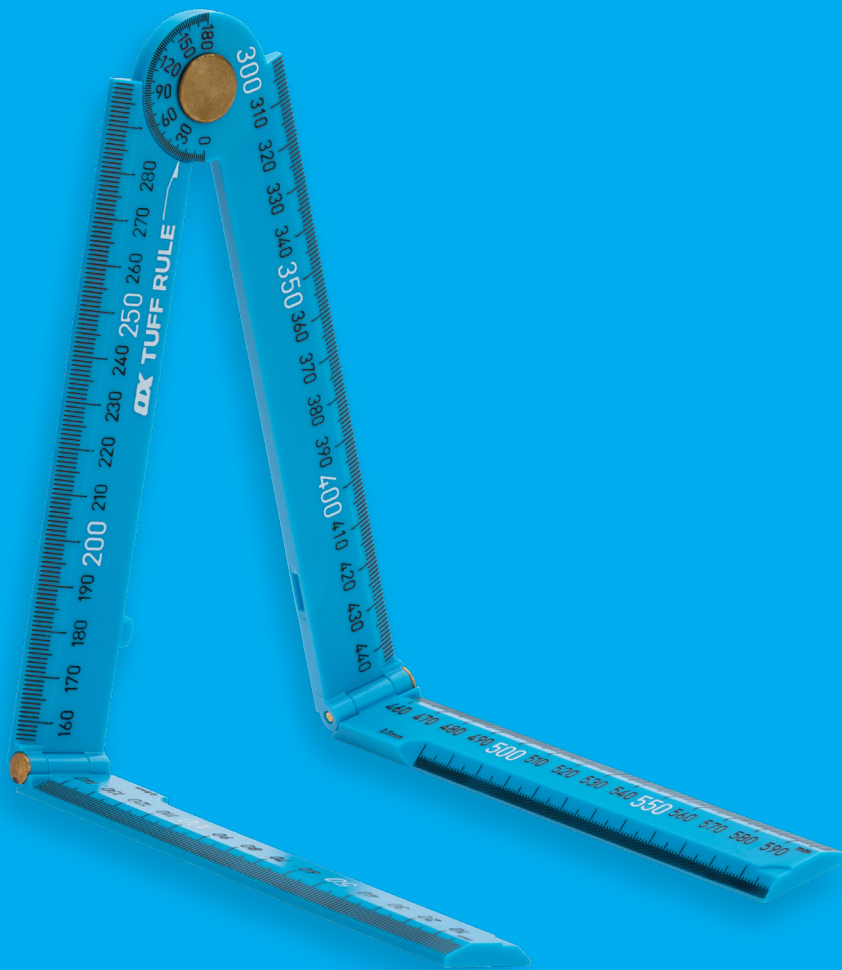

OX[®]

PRO METRIC TUFF RULE CYAN | 600MM

PRO

For more information visit: www.oxtools.com

Subject to availability and OX Tools UK terms & conditions of sale. All prices exclude VAT. E & OE.

OX[®]

PRO METRIC TUFF RULE CYAN | 600MM

FEATURES & BENEFITS

- Centre-line feature ensures accurate offset and splitting measurements.
- Swivel hinge converts rule into 0–180° angle finder.
- Folding increments make storage and handling easier on-site.
- Reinforced brass hinge delivers long-lasting strength and reliability.
- ABS plastic body withstands impacts while remaining lightweight.

Product code	Product Description	Product Barcode	Qty
OX-P507236	OX Pro Metric Tuff Rule - Cyan 600mm	9341231055492	100

PRO

For more information visit: www.oxtools.com

Subject to availability and OX Tools UK terms & conditions of sale. All prices exclude VAT. E & OE.